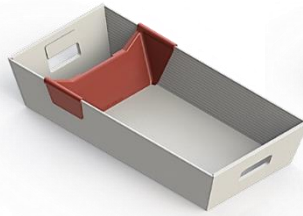

The Tray Dapper

US Patent No. 12,084,227

JBF Products LLC.

575 Rickey Rd.
Winchester, OH 45697
574-529-3811
Jessica.Goon@jbfproducts.com

DPS Tray Dapper