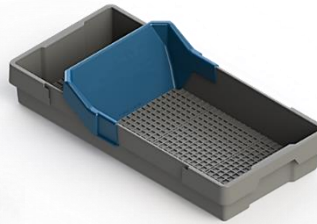

Waffle Tray Dapper